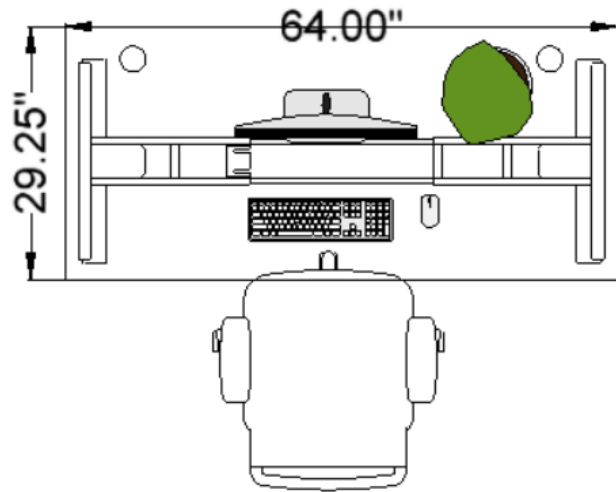

WASHINGTON
OFFICE
INTERIORS

Home Office Typical 1

- HON 30" x 72" main surface with painted metal O leg supports
- ESI Edge dual monitor arm with gromet or clamp mount option. Modular power clamp mounted to worksurface with two duplexes and two USB ports.
- HON Convergence task chair with black mesh back, black supports and frame, upholstered seat.

HON Apex Basalt

HON Kingswood Walnut

HON Designer White

WASHINGTON
OFFICE
INTERIORS

Home Office Typical 2

- HON 30" x 72" height adjustable main surface with painted metal O leg supports.
- HON Convergence task chair with black mesh back, black supports and frame, upholstered seat.