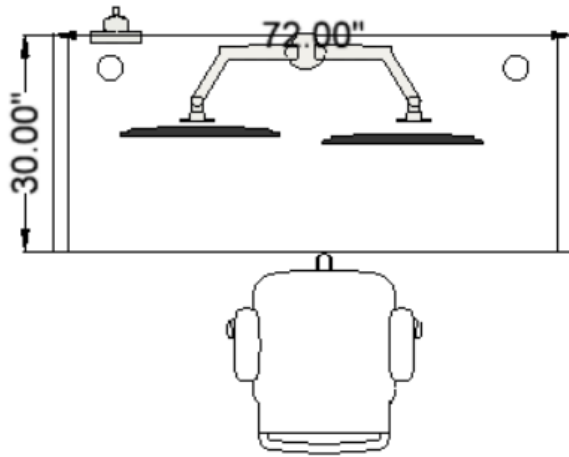

WASHINGTON
OFFICE
INTERIORS

Home Office Typical 1

- HON 30" x 72" main surface with painted metal O leg supports
- ESI Edge dual monitor arm with gromet or clamp mount option. Modular power clamp mounted to worksurface with two duplexes and two USB ports.
- HON Convergence task chair with black mesh back, black supports and frame, upholstered seat.

HON Apex Basalt

HON Kingswood Walnut

HON Designer White

WASHINGTON
OFFICE
INTERIORS

Home Office Typical 2

- HON 30" x 72" height adjustable main surface with painted metal O leg supports.
- HON Convergence task chair with black mesh back, black supports and frame, upholstered seat.